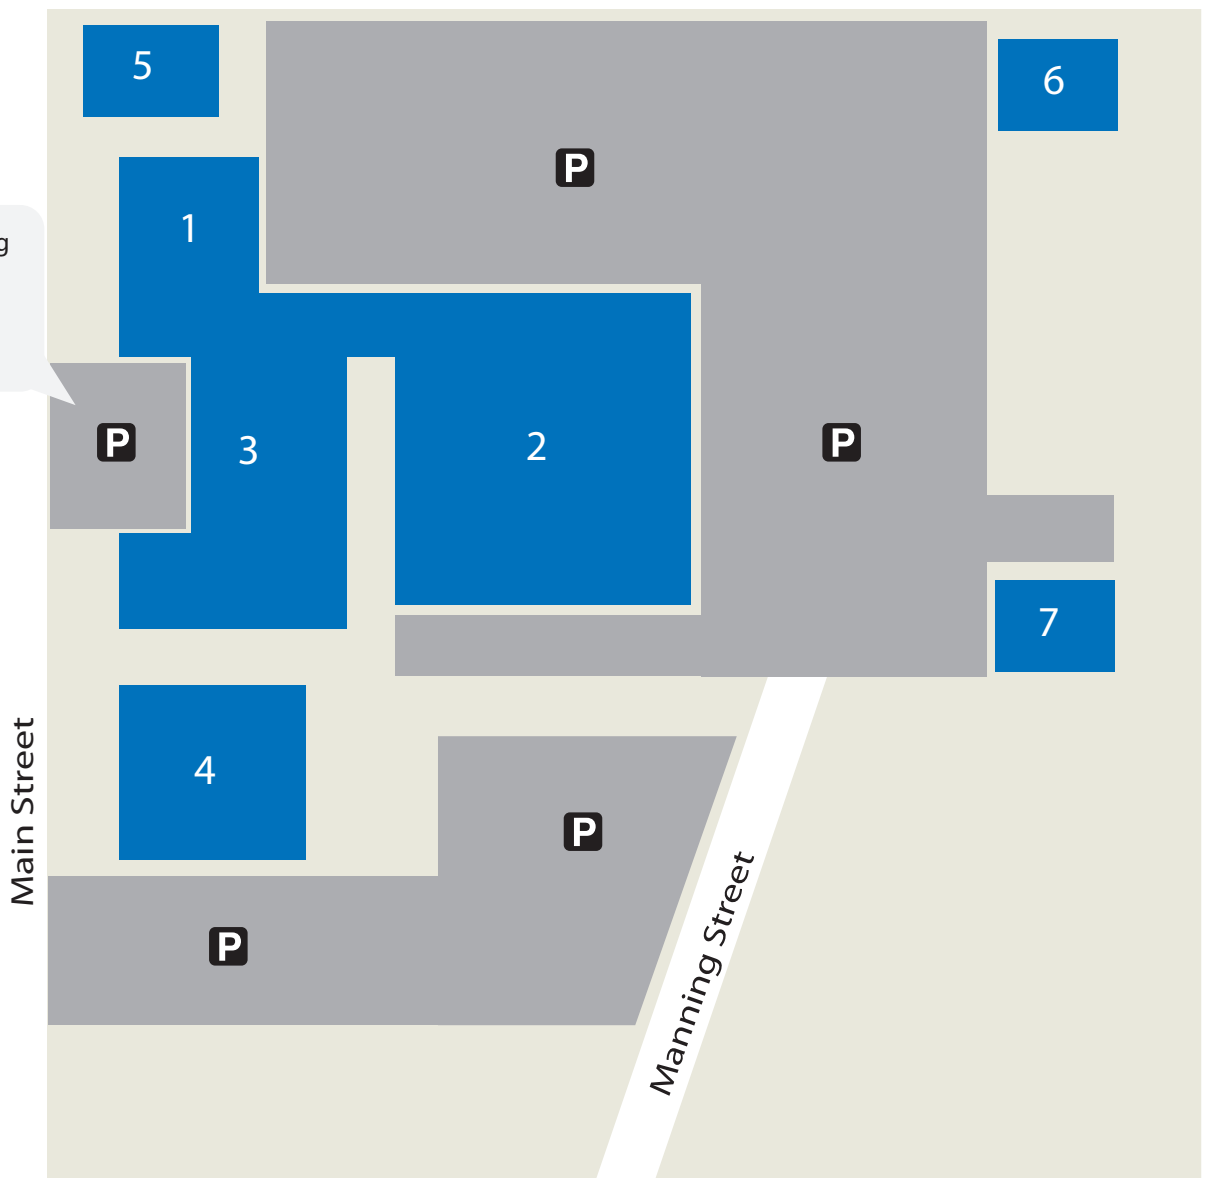

Alpharetta First United Methodist Church Parking Map

- 1 SANCTUARY
- 2 TRINITY BUILDING
- 3 MAIN ST BUILDING / ADMIN. OFFICES
- 4 METHODIST YOUTH CENTER
- 5 BAGLEY HOUSE
- 6 VAUGHAN HOUSE
- 7 THE ACADEMY
- 8 DUFFY REALTY
- 9 DENTIST OFFICE PARKING

Cumming Street

Sunday Morning
Parking for the
Physically
Challenged

Milton Ave

Academy Street